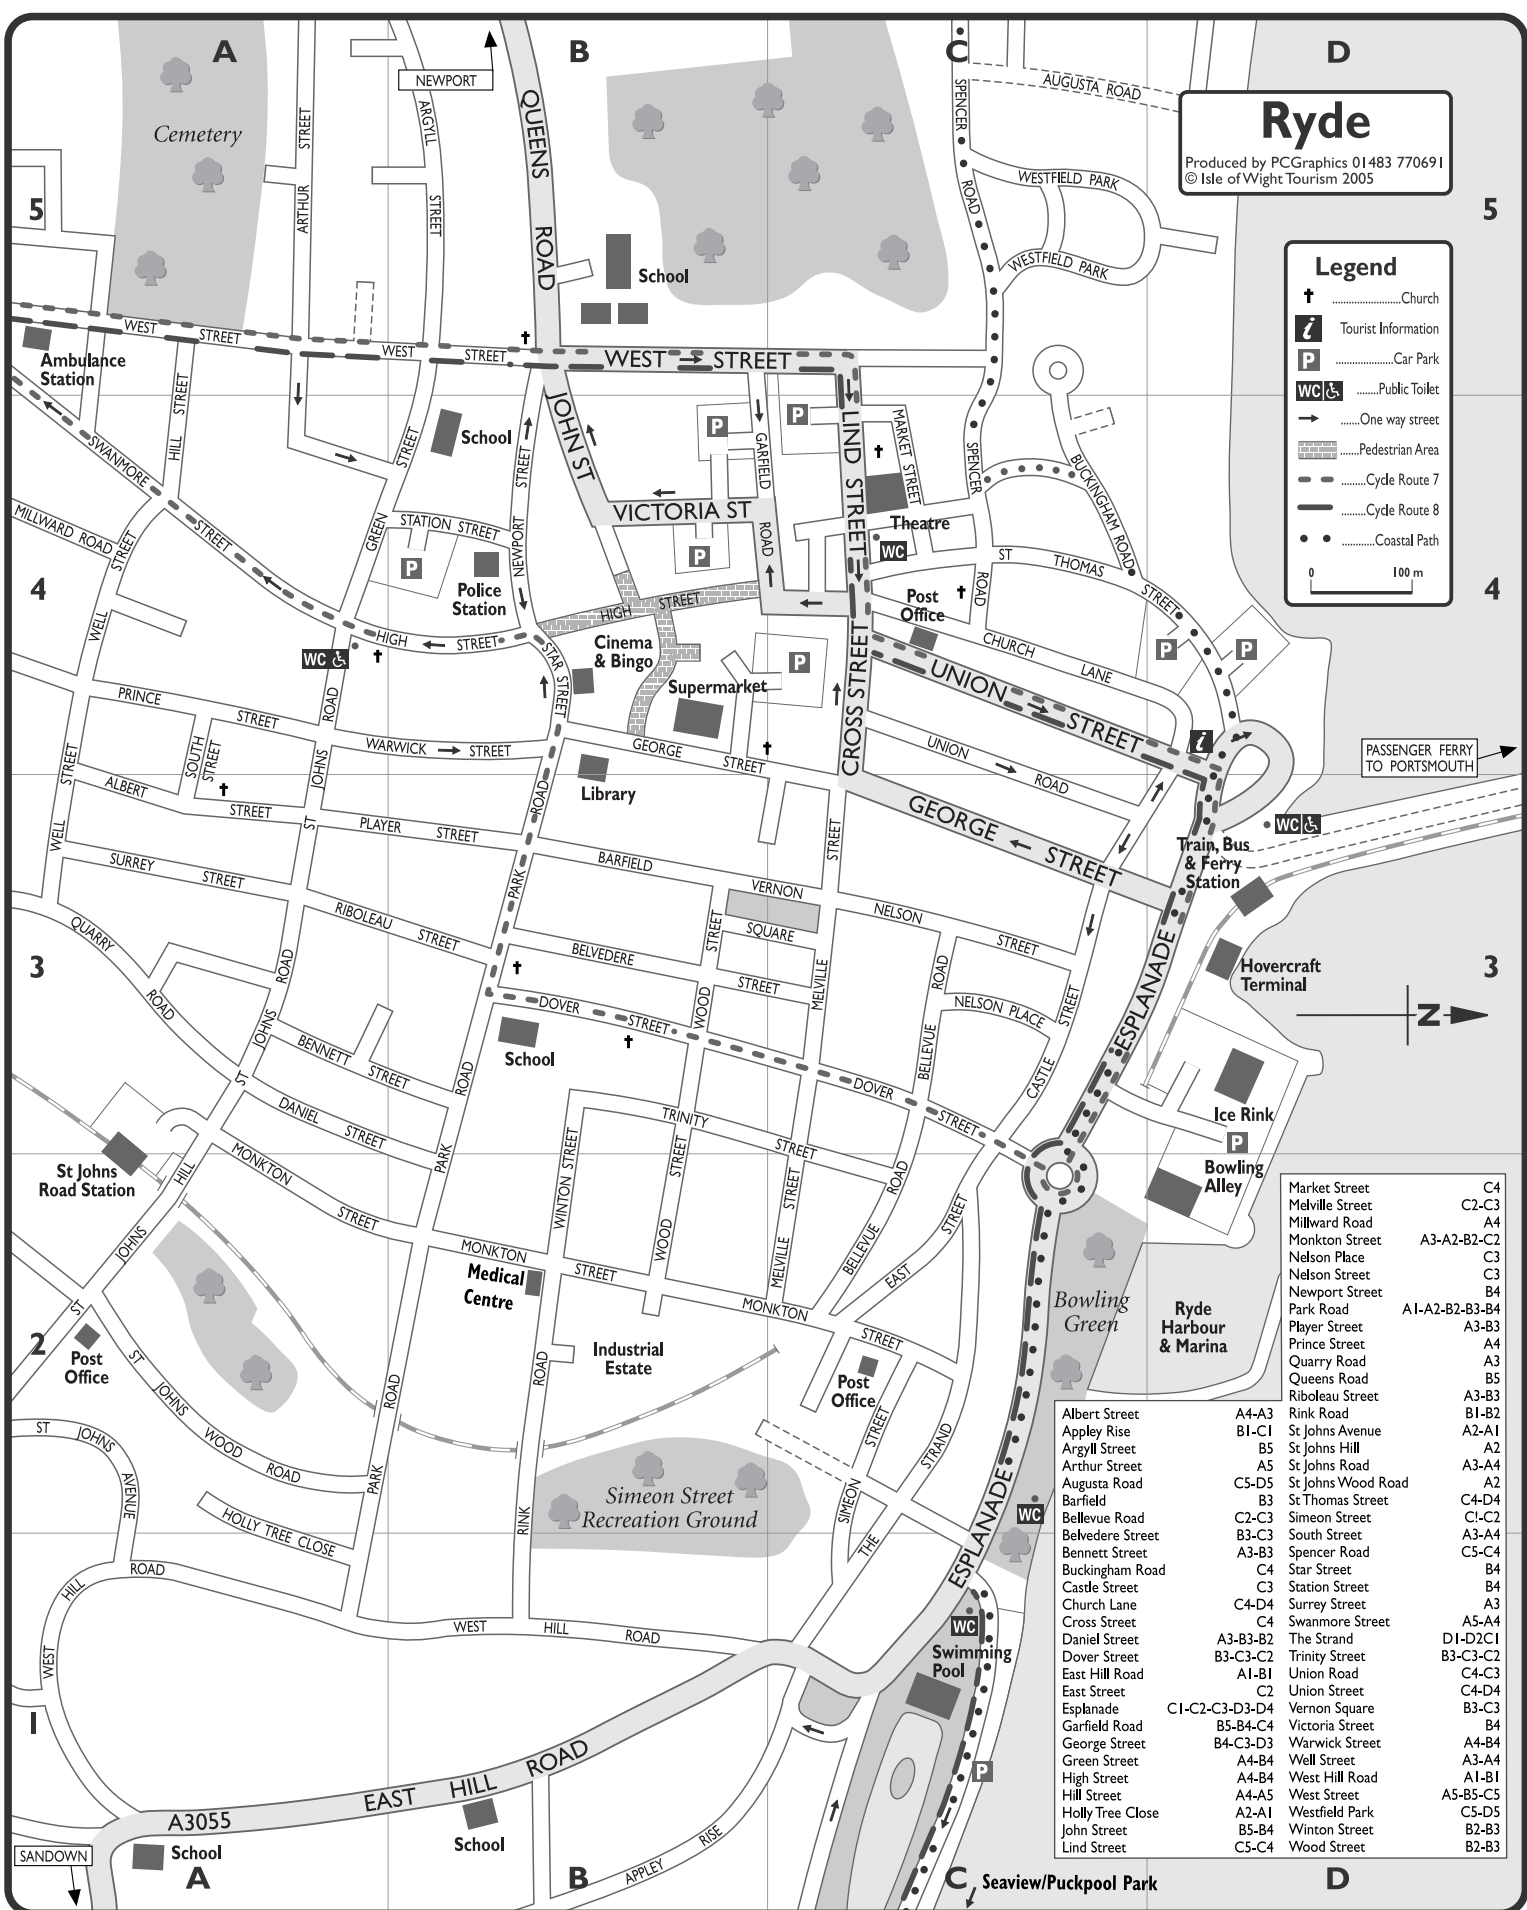

## Legend

- † .....Church
- Tourist Information
- .....Car Park
- .....Public Toilet
- .....One way street
- .....Pedestrian Area
- .....Cycle Route 7
- .....Cycle Route 8
- .....Coastal Path

0 100 m

Market Street	C4
Melville Street	C2-C3
Millward Road	A4
Monkton Street	A3-A2-B2-C2
Nelson Place	C3
Nelson Street	C3
Newport Street	B4
Park Road	A1-A2-B2-B3-B4
Player Street	A3-B3
Prince Street	A4
Quarry Road	A3
Queens Road	B5
Riboleau Street	A3-B3
Rink Road	B1-B2
St Johns Avenue	A2-A1
St Johns Hill	A2
St Johns Road	A3-A4
St Johns Wood Road	A2
St Thomas Street	C4-D4
Simeon Street	C1-C2
South Street	A3-A4
Spencer Road	C5-C4
Star Street	B4
Station Street	B4
Surrey Street	A3
Swanmore Street	A5-A4
The Strand	D1-D2C1
Trinity Street	B3-C3-C2
Union Road	C4-C3
Union Street	C4-D4
Vernon Square	B3-C3
Victoria Street	B4
Warwick Street	A4-B4
Well Street	A3-A4
West Hill Road	A1-B1
West Street	A5-B5-C5
Westfield Park	C5-D5
Winton Street	B2-B3
Wood Street	B2-B3